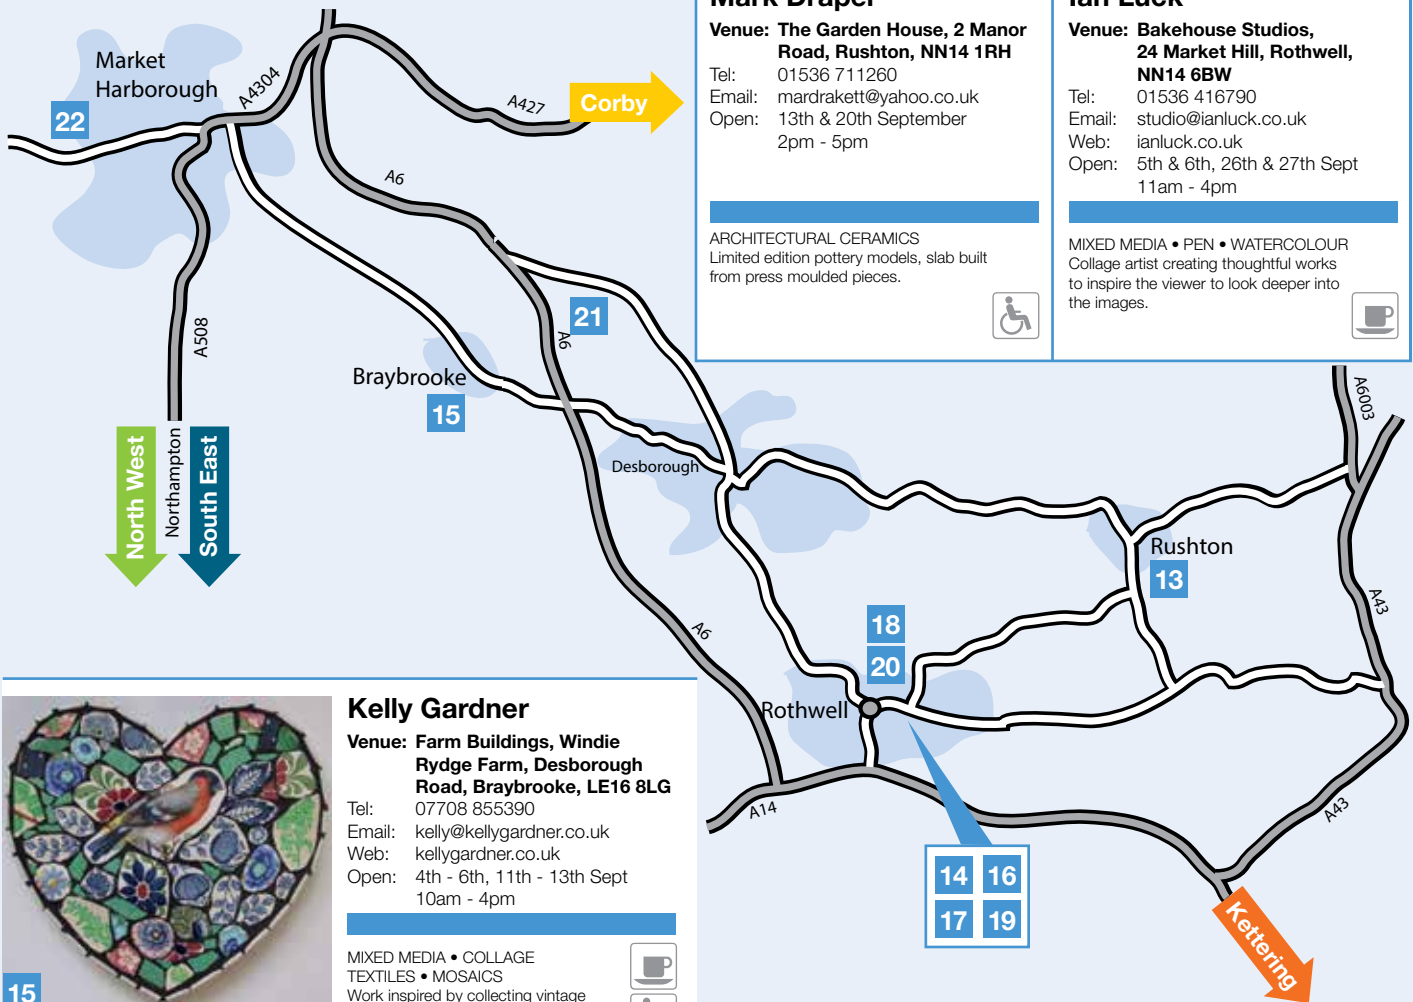

PARTIAL

THE ALFRED EAST ART GALLERY

VIEWS & SHOES

Vanessa Stone

29th August –
26th September 2015

rothwell
braybrooke
desborough
market
harborough
harborough
rushton

13

Mark Draper