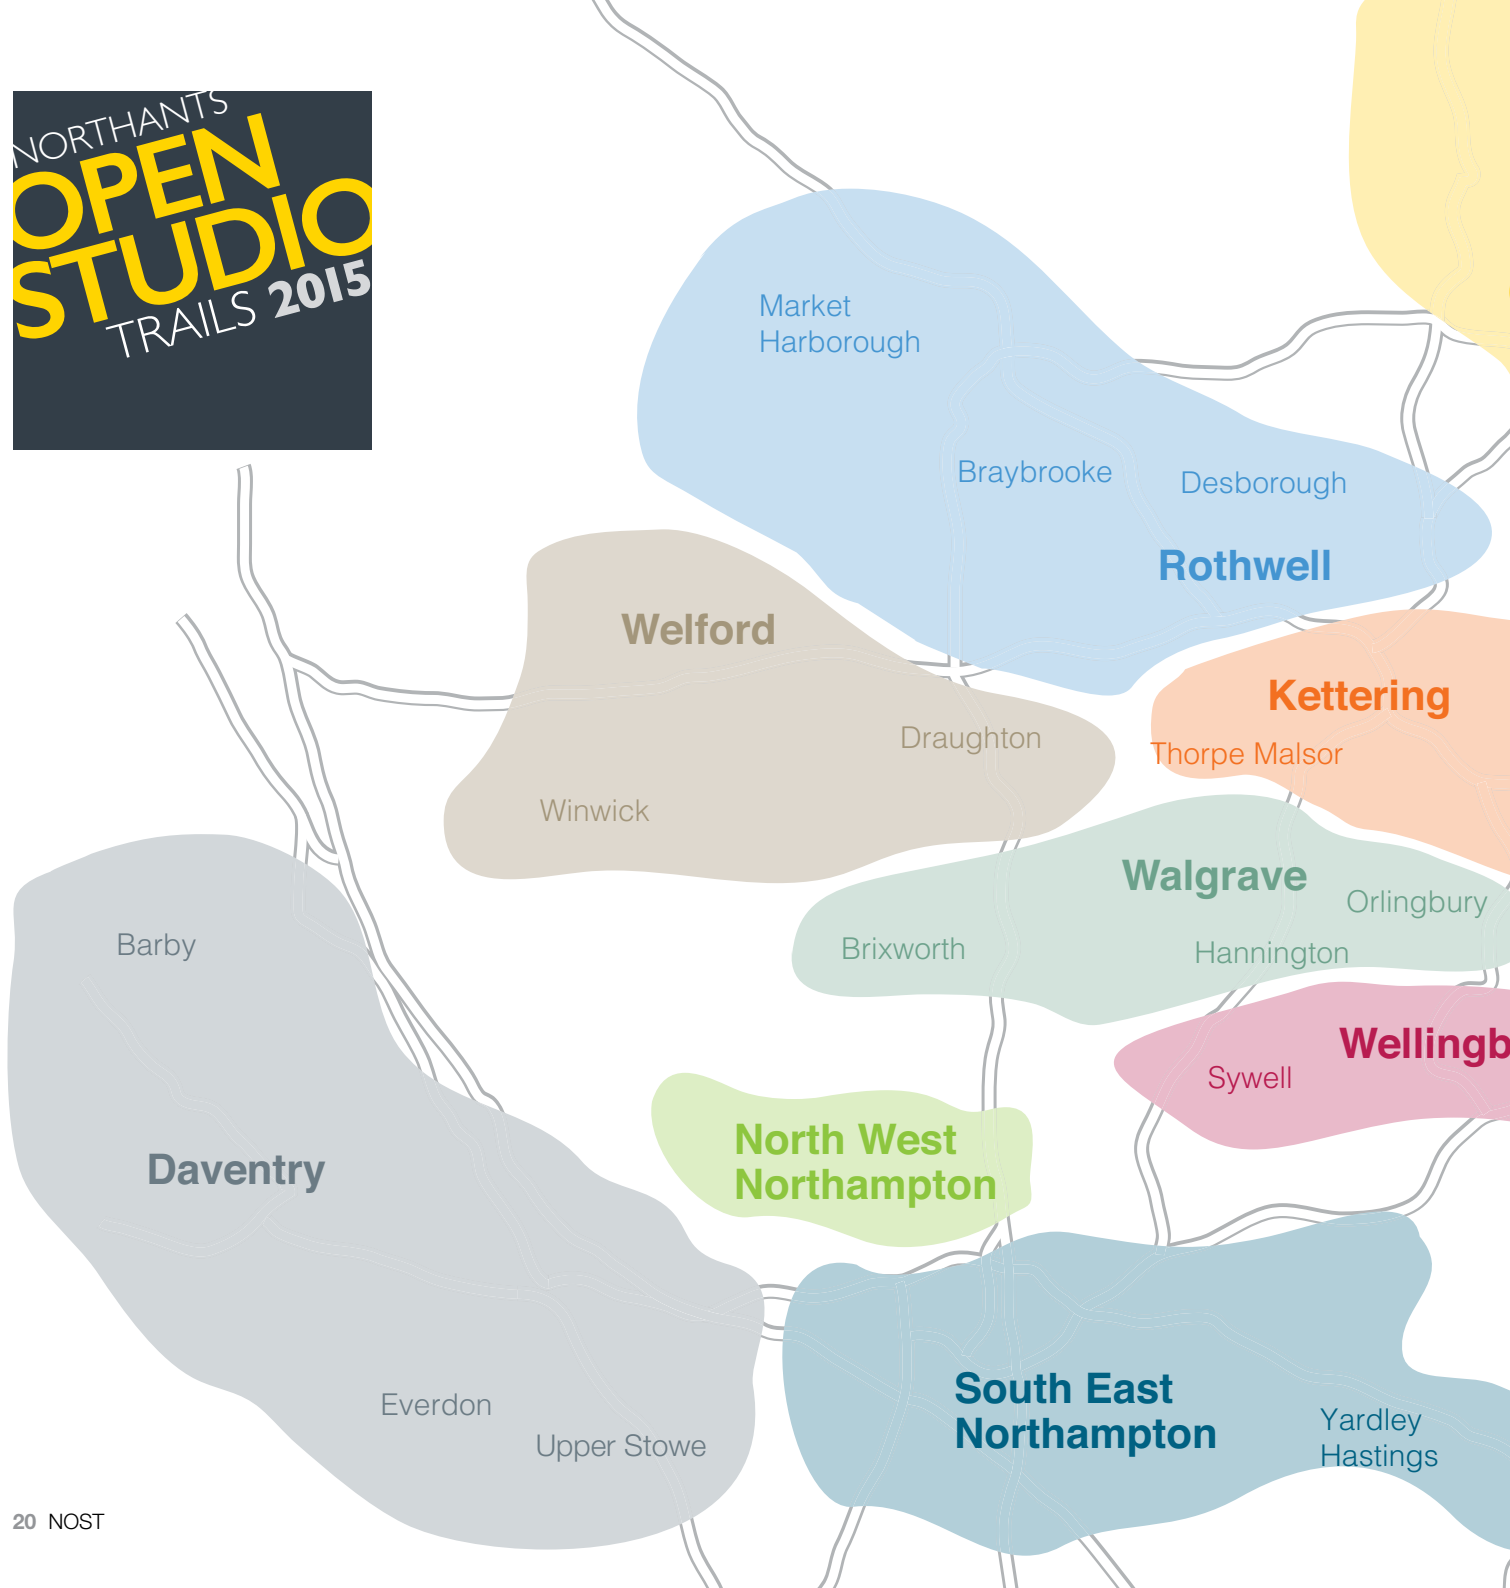

Market
Harborough

Braybrooke

Desborough

Rothwell

Welford

Draughton

Kettering

Thorpe Malsor

Winwick

Walgrave

Orlingbury

Barby

Brixworth

Hannington

Wellingborough

Sywell

**North West
Northampton**

Daventry

**South East
Northampton**

Yardley
Hastings

Everdon

Upper Stowe