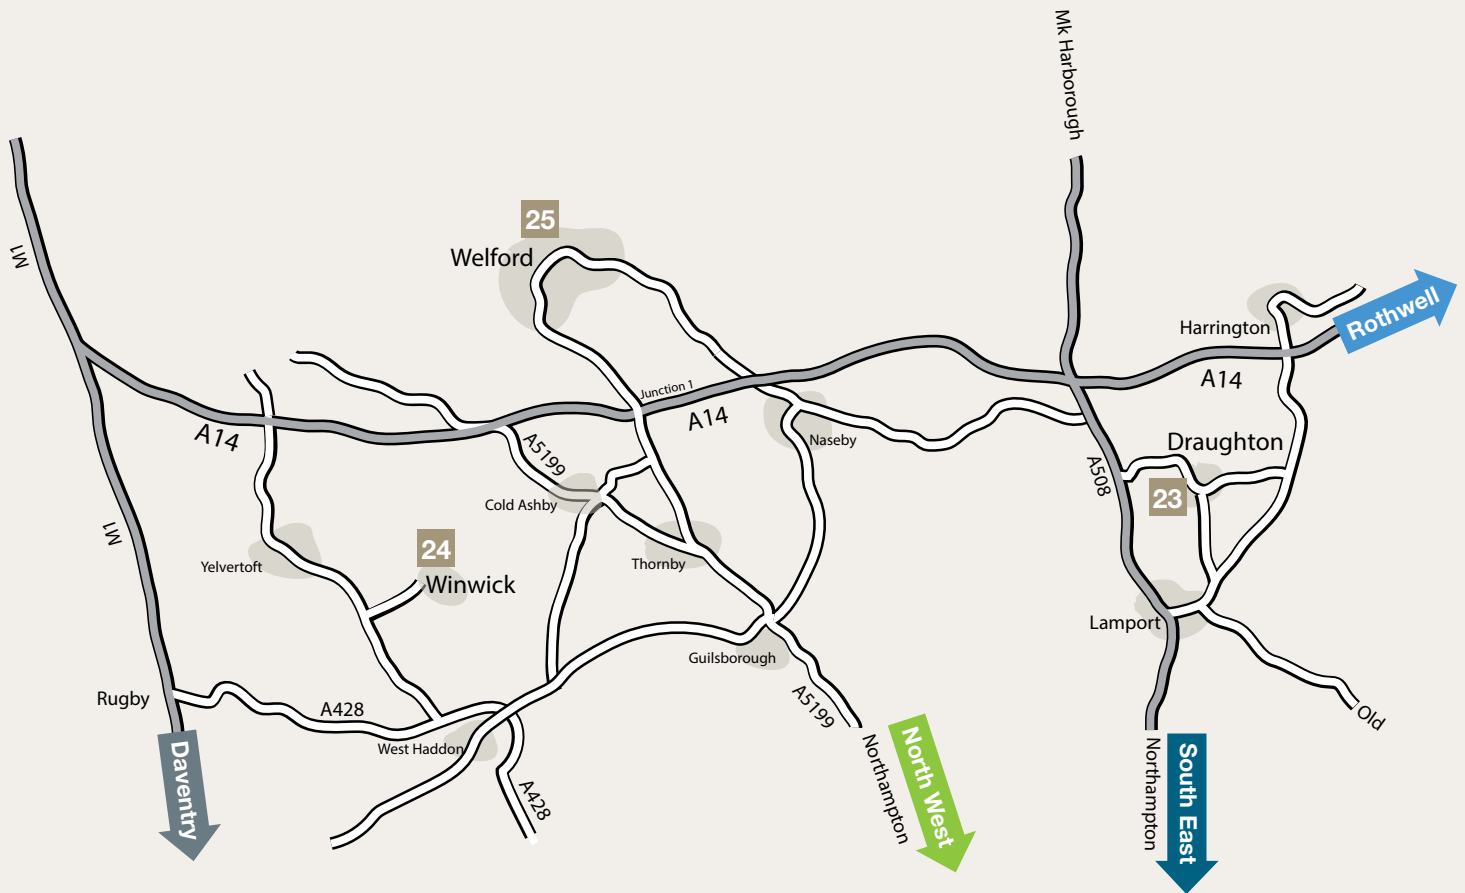

Celebrating our 110th Anniversary
ANNUAL ART EXHIBITION
at the
ALFRED EAST GALLERY, KETTERING
3rd October - 14th November 2015

welford
winwick
draughton

NORTHANTS
**OPEN
STUDIO**
TRAILS 2015

Please help Northants Open Studio Trails and support the advertisers who have made this possible