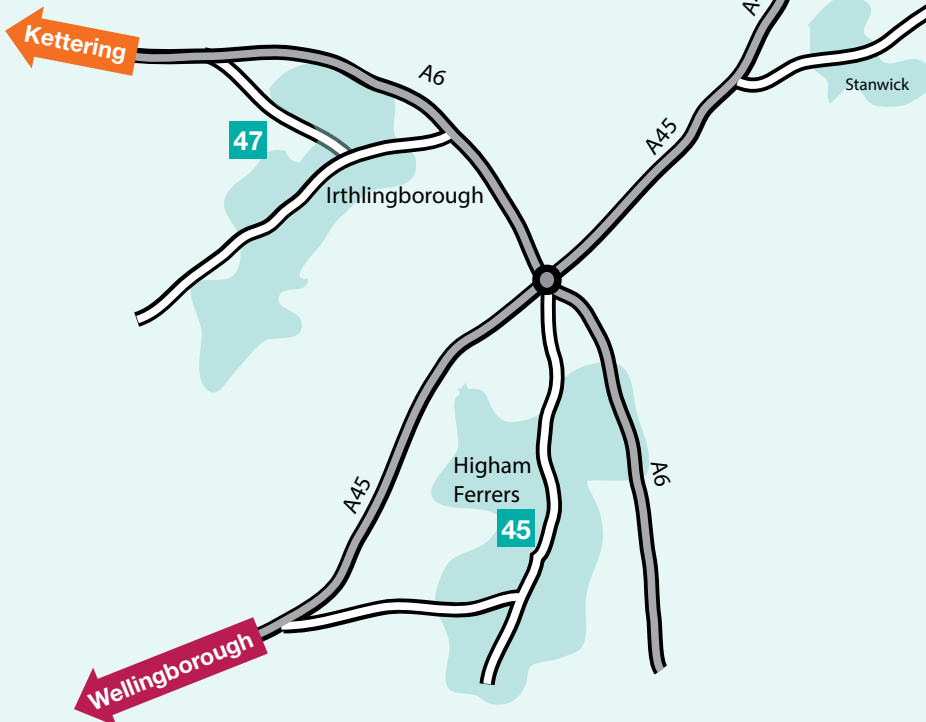

47

Sorrell Kinley

Venue: Coach House, 39 Finedon Rd, Irthlingborough, NN9 5TY

Tel: 07816 407345
Email: sorrellkinley40@hotmail.com
Web: sorrellkinley.co.uk
Open: 5th & 6th, 12th & 13th, 19th, 26th & 27th September
1pm - 5pm

PRINTMAKING
Visit Sorrell's gallery and workshop to view an eclectic mix of printed images.

ASSISTED