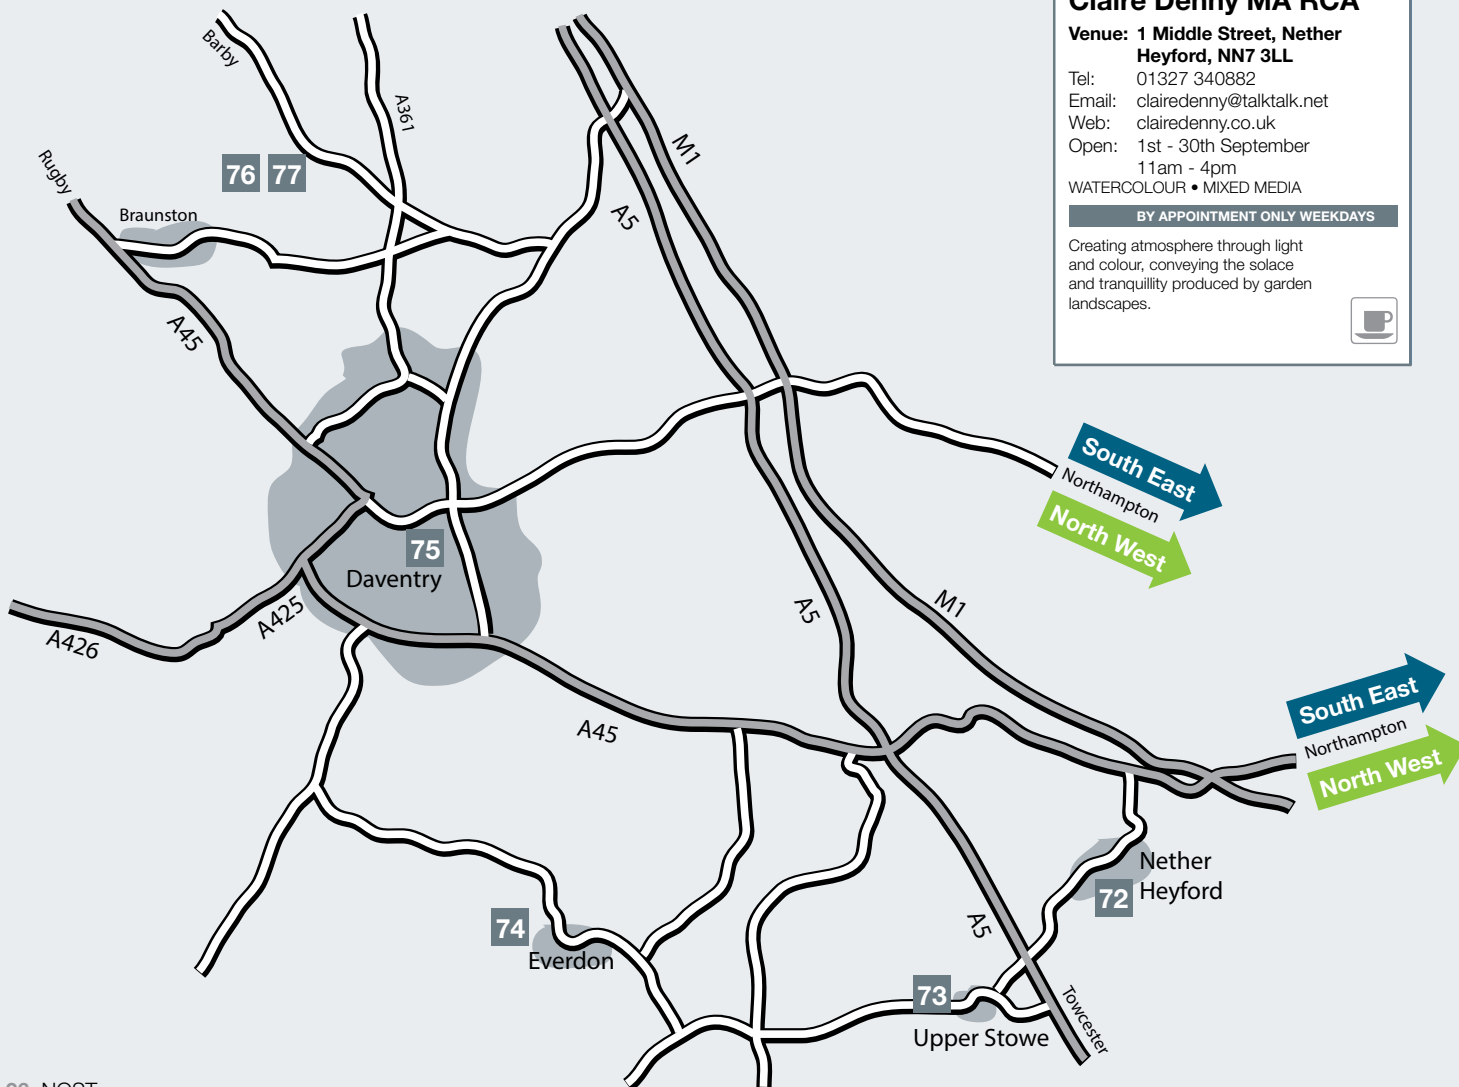

Creating atmosphere through light and colour, conveying the solace and tranquility produced by garden landscapes.

73

Nicolas Moreton

Venue: Old Dairy Farm, Upper Stowe, Nr Weedon, Northampton, NN7 4SH
 Tel: 07966 736057
 Email: moreton.nicolas@gmail.com
 Web: nicolasmoreton.com
 Open: 1st - 30th September
 Mon - Sun: 10am - 5pm