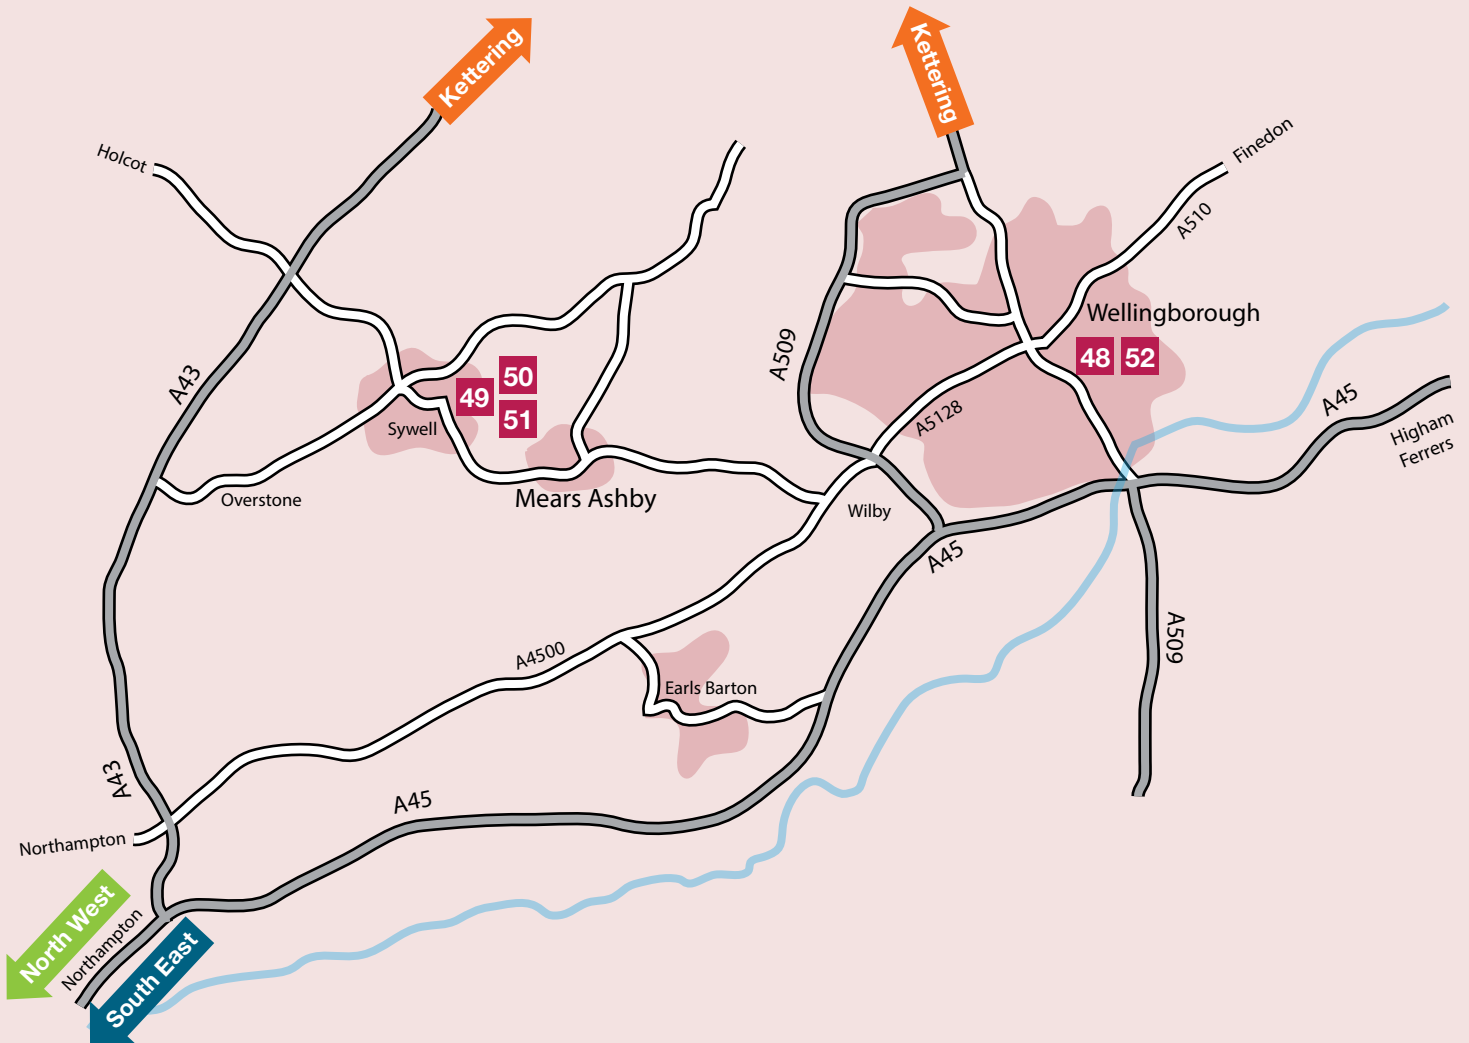

wellingborough mears ashby

48

Leora Pacheco

Venue: The Castle, 10 Castle Way,
Wellingborough, NN8 1XA

Tel: 01933 270007

Email: leora@artbyleora.com

Web: artbyleora.com

Open: 29th August - 30th September

Mon-Sat: 10am - 6pm, Sun: at
show times

A PERCENTAGE OF ALL SALES GO TO CRAZY HATS CHARITY

PAINTING • MIXED MEDIA

Oils and acrylic paintings and illustrations of the
rich countryside within the county and beyond.